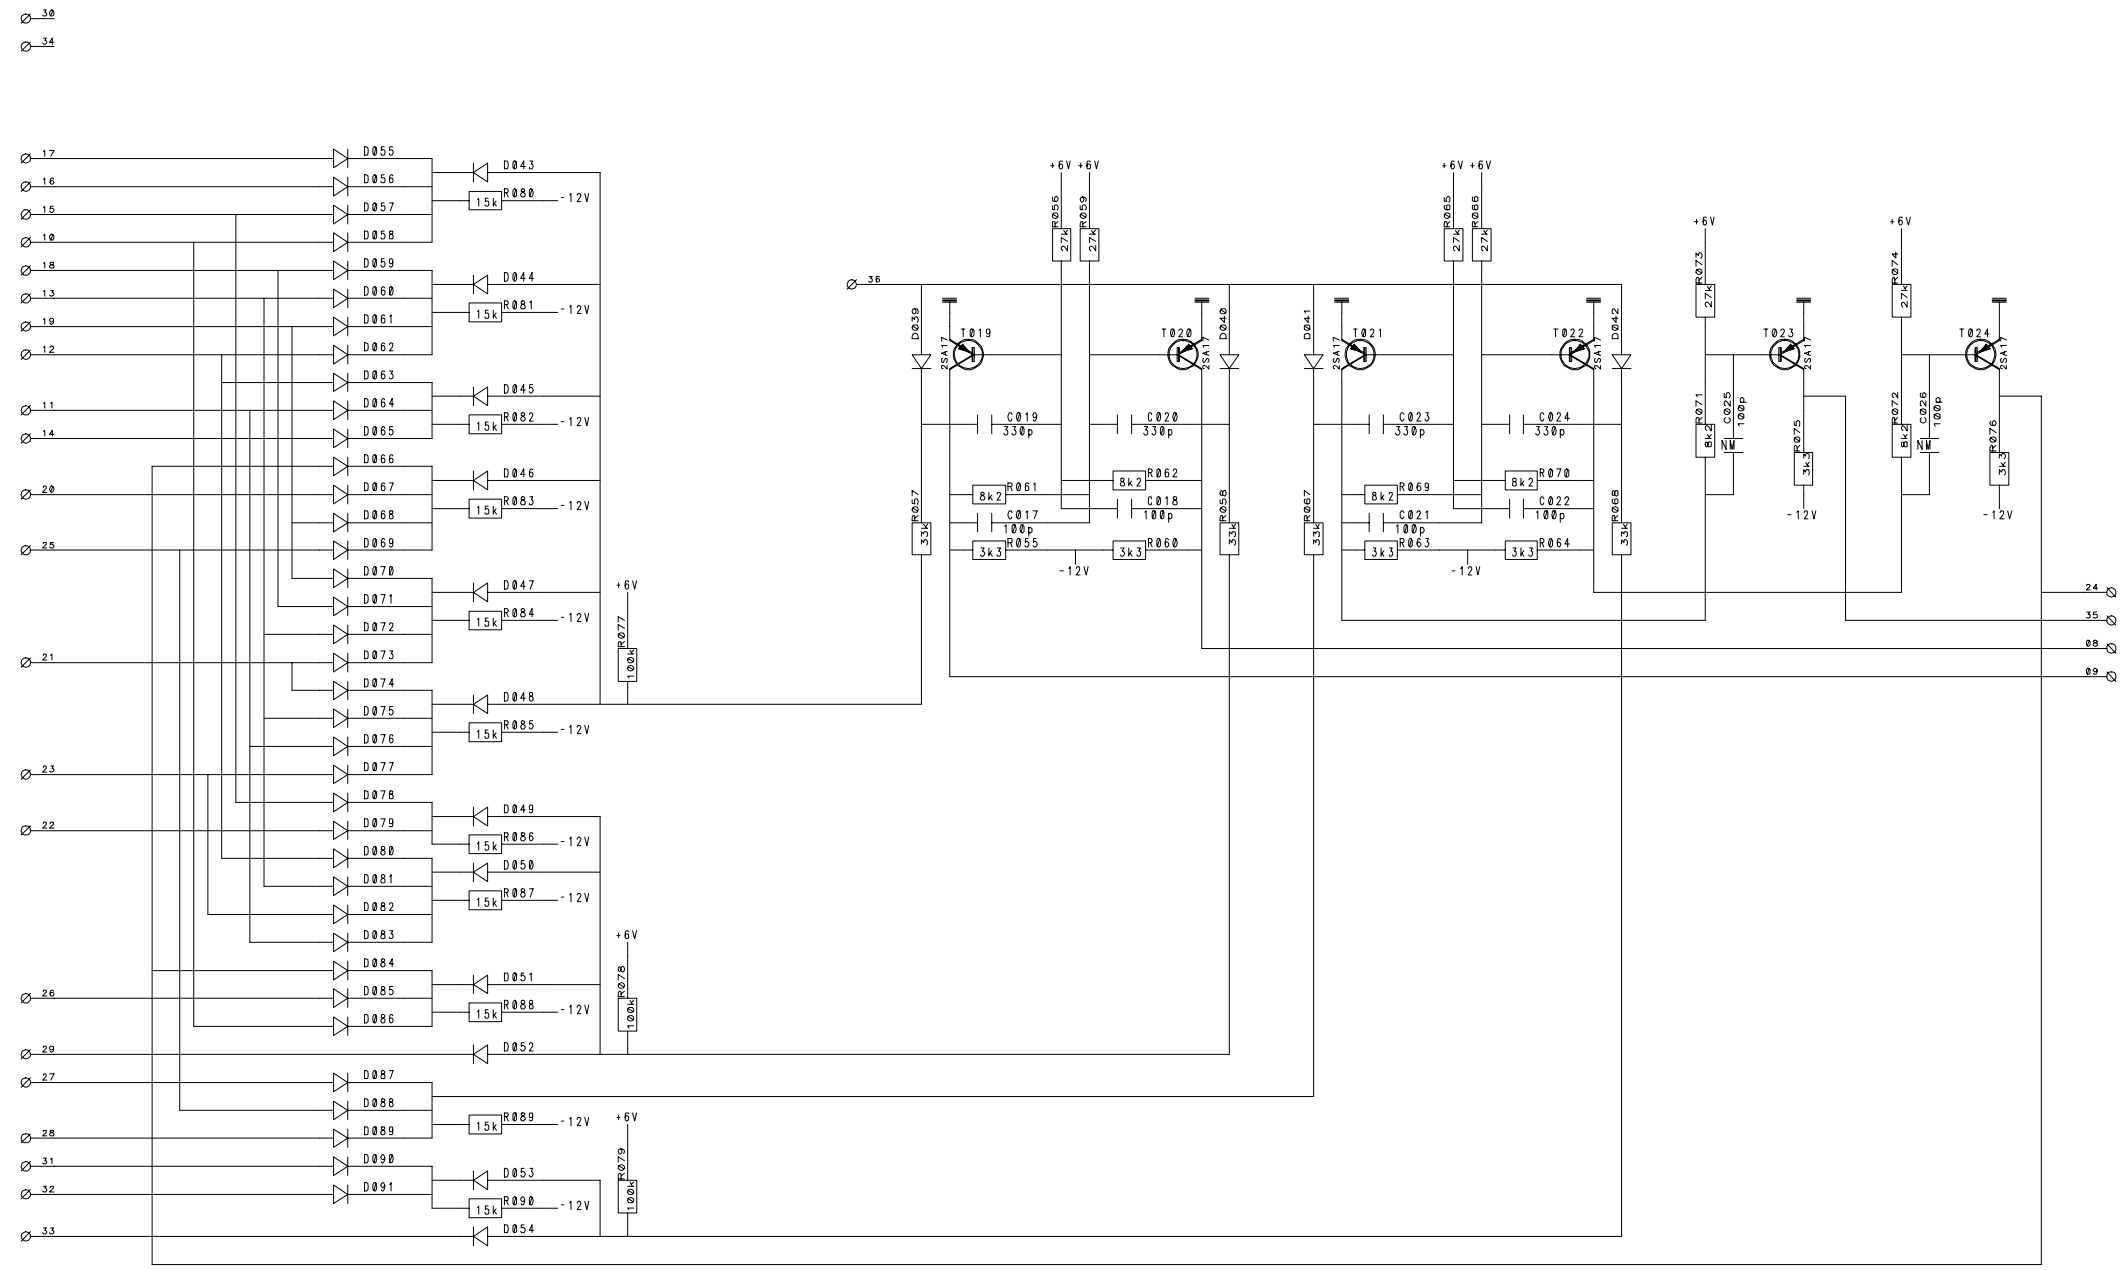

FRIDEN 1112			
DIGIT 06 CKT			
Frank Philippe	SIZE: A1	FILE:	08_1
	ENG: FP	DATE:	020305
		SHEET:	1 of 2

FRIDEN 1112 CIRCUIT TITLE			
Frank Philippe	SIZE: A1	FILE:	08_2
	ENG: FP	DATE:	020305
	SHEET:	2 of 2	