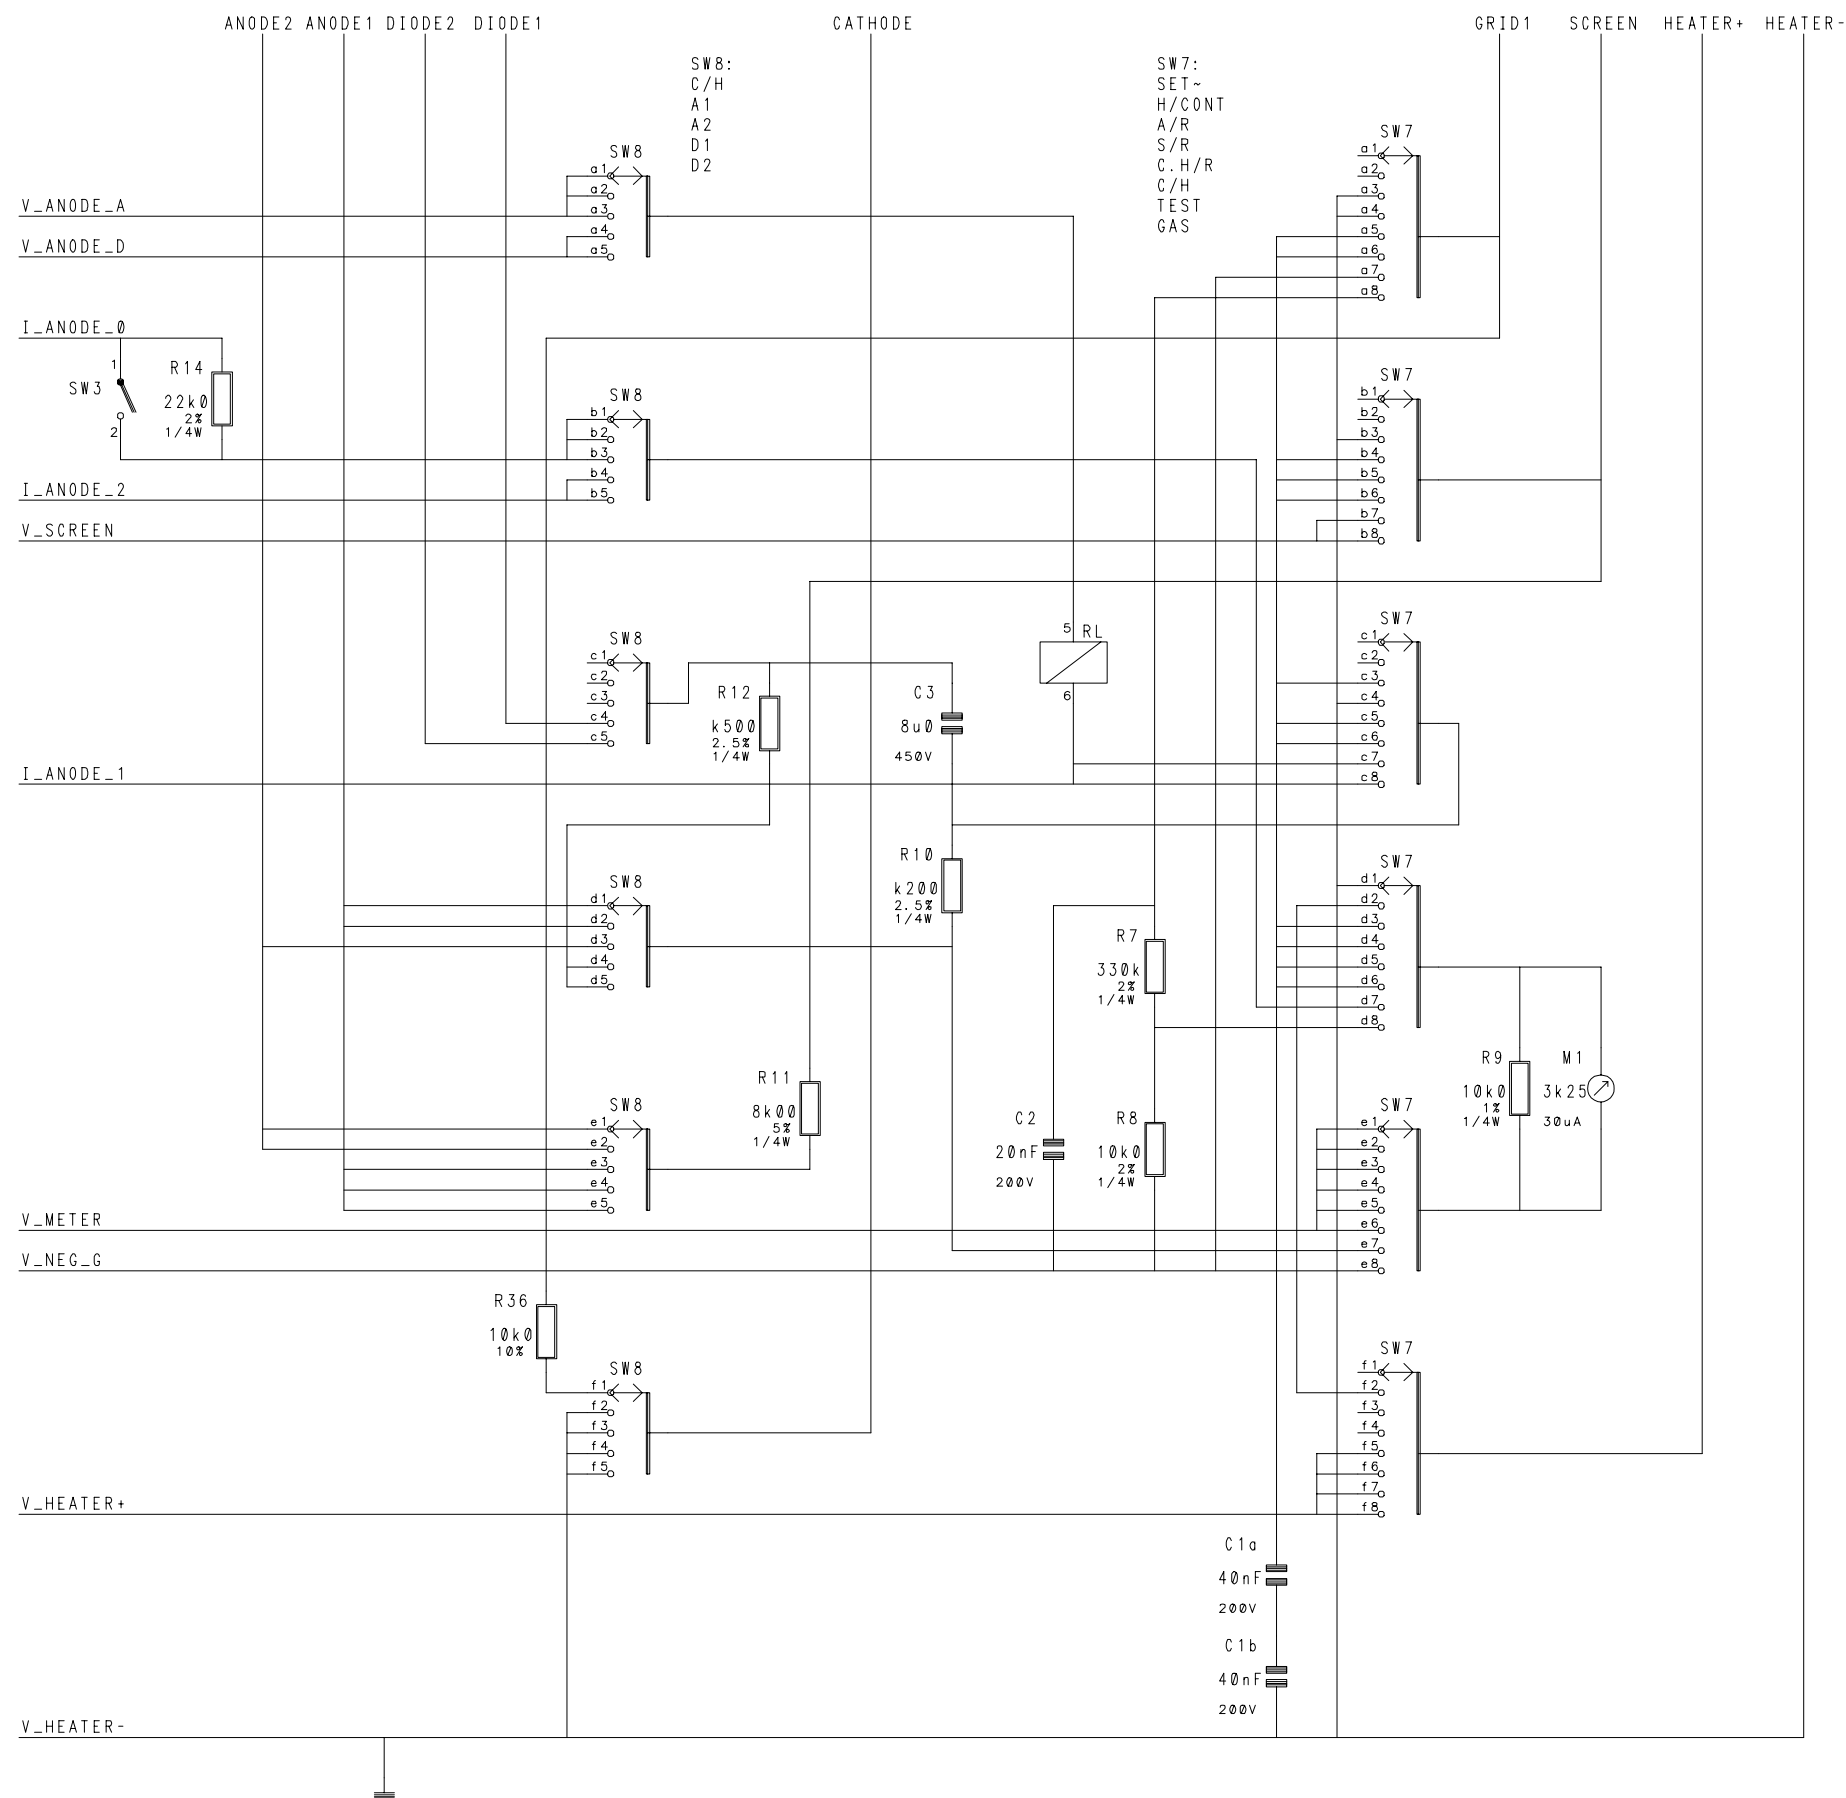

AVO Valve Tester CT160 Supply			
Frank Philipse	SIZE: A2	CODE:	CT160-1
	DRANW: FP	DATE:	010128 021226
	CHECK: FP	SHEET:	1 of 2

AVO Valve Tester CT160 Select			
Frank Philipse	SIZE: A2	CODE:	CT160-2
	DRANW: FP	DATE:	010217 021226
	CHECK: FP	SHEET:	2 of 2